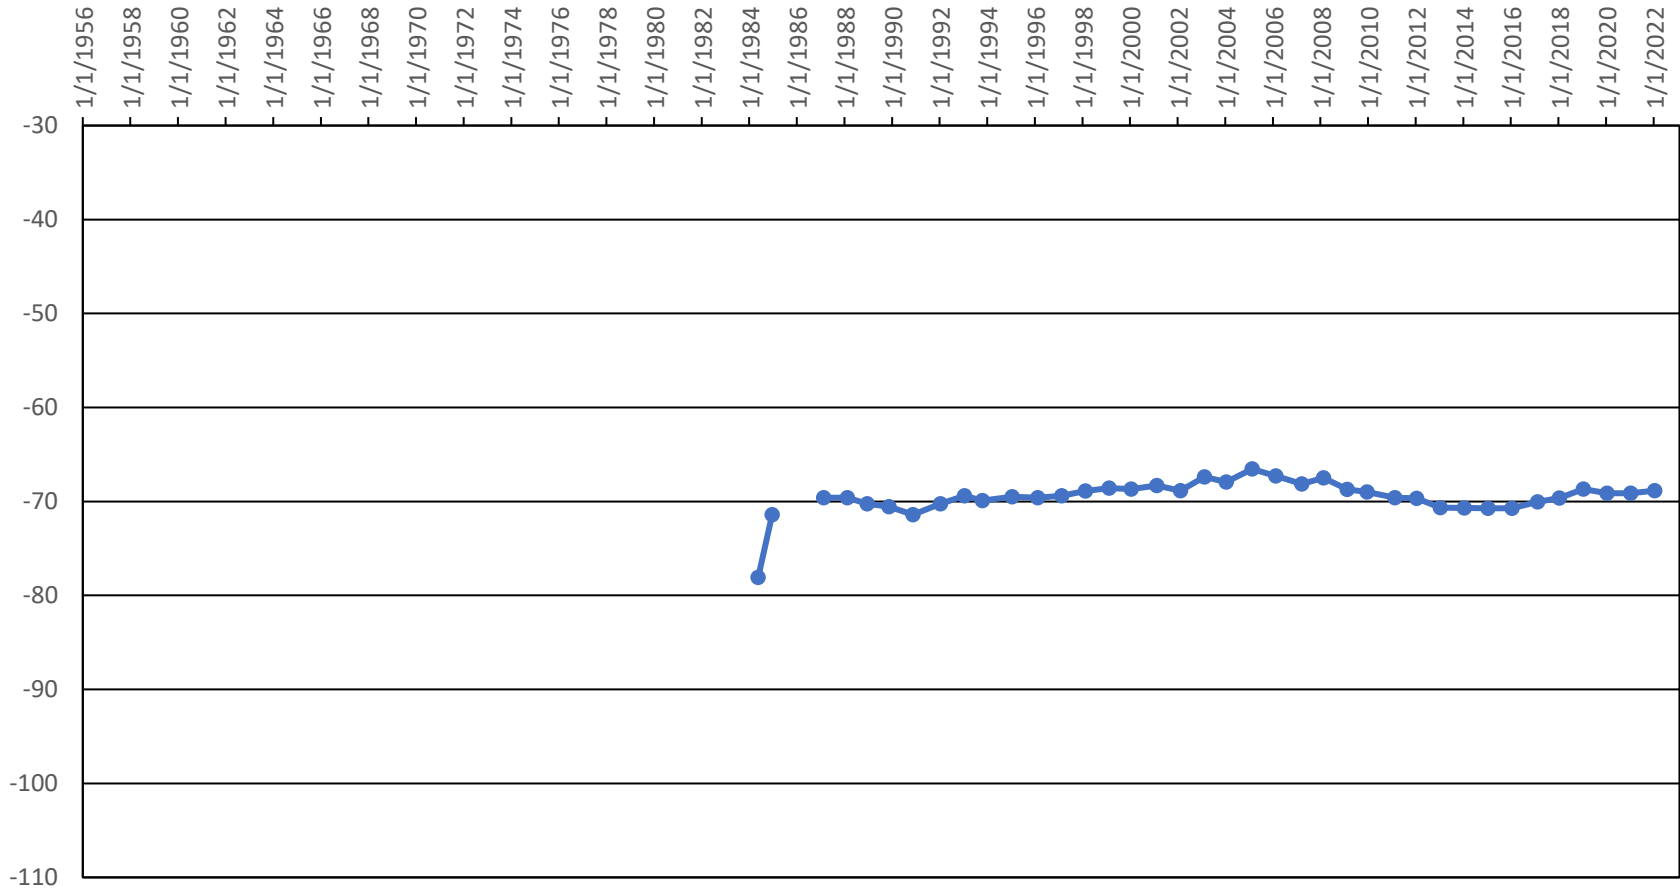

State Well 6619804 - Depth to WL

Well Designation: State Well # 6612204; Well Depth: 140'; Drill Date: 3/7/1971; Screen Interval: NA