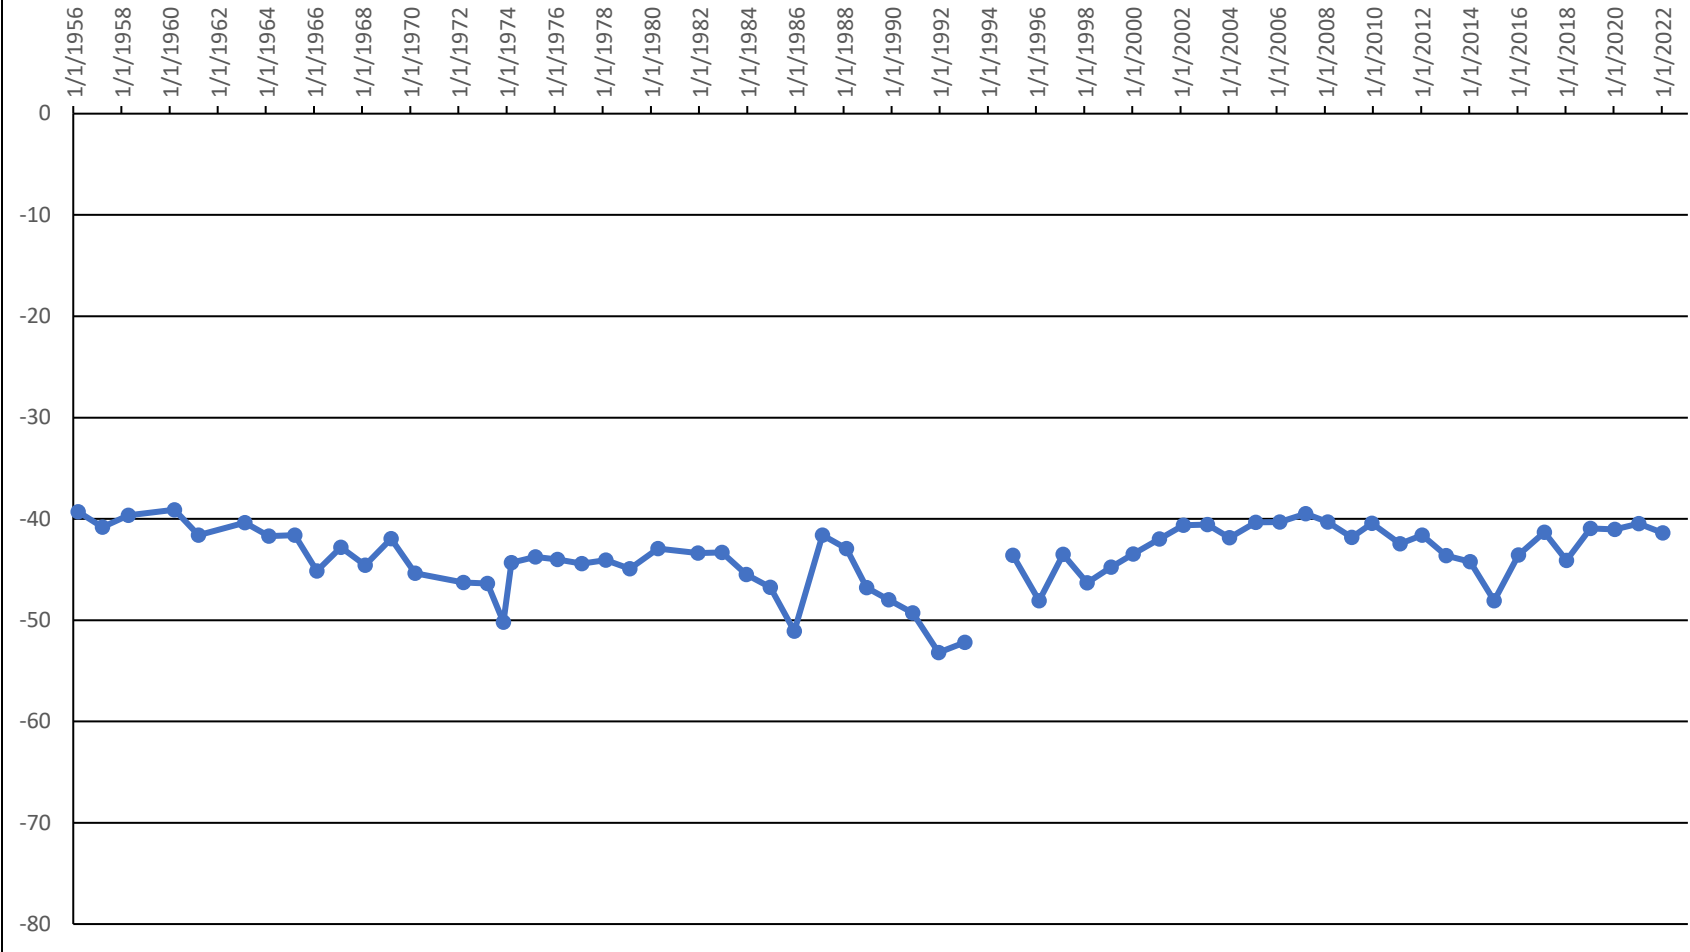

State Well 6622201 - Depth to WL

Well Designation: State Well # 6622201; Well Depth: 995'; Drill Date: 10/23/1953; Screen Interval: NA