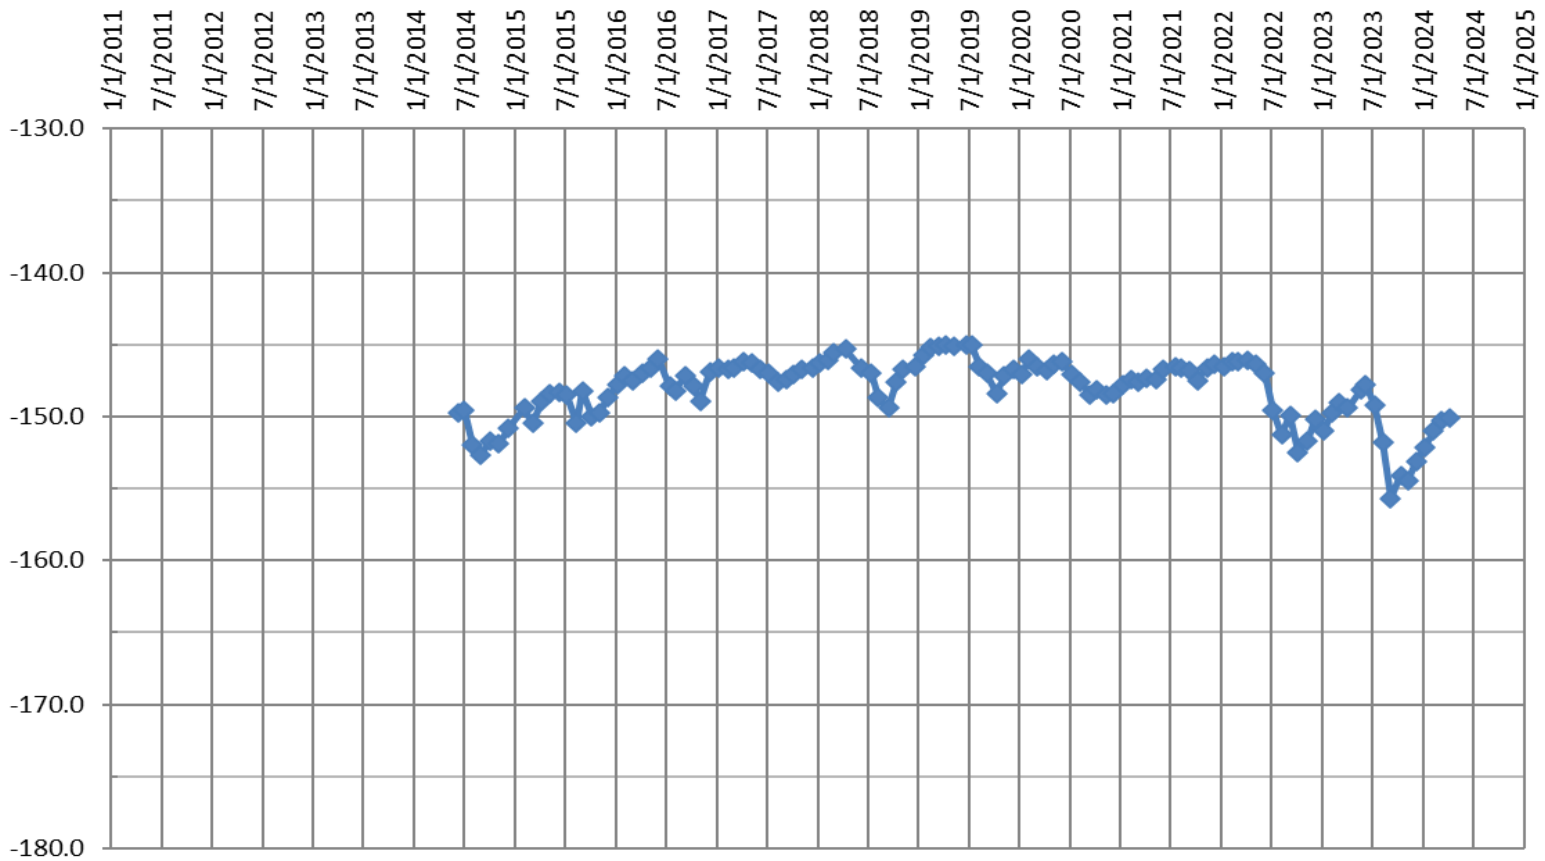

Corcoran - Depth to Water Level

Well Designation: Corcoran; State Well #: NA; Well Depth: 352'; Drill Date: unknown; Screen Interval: unknown