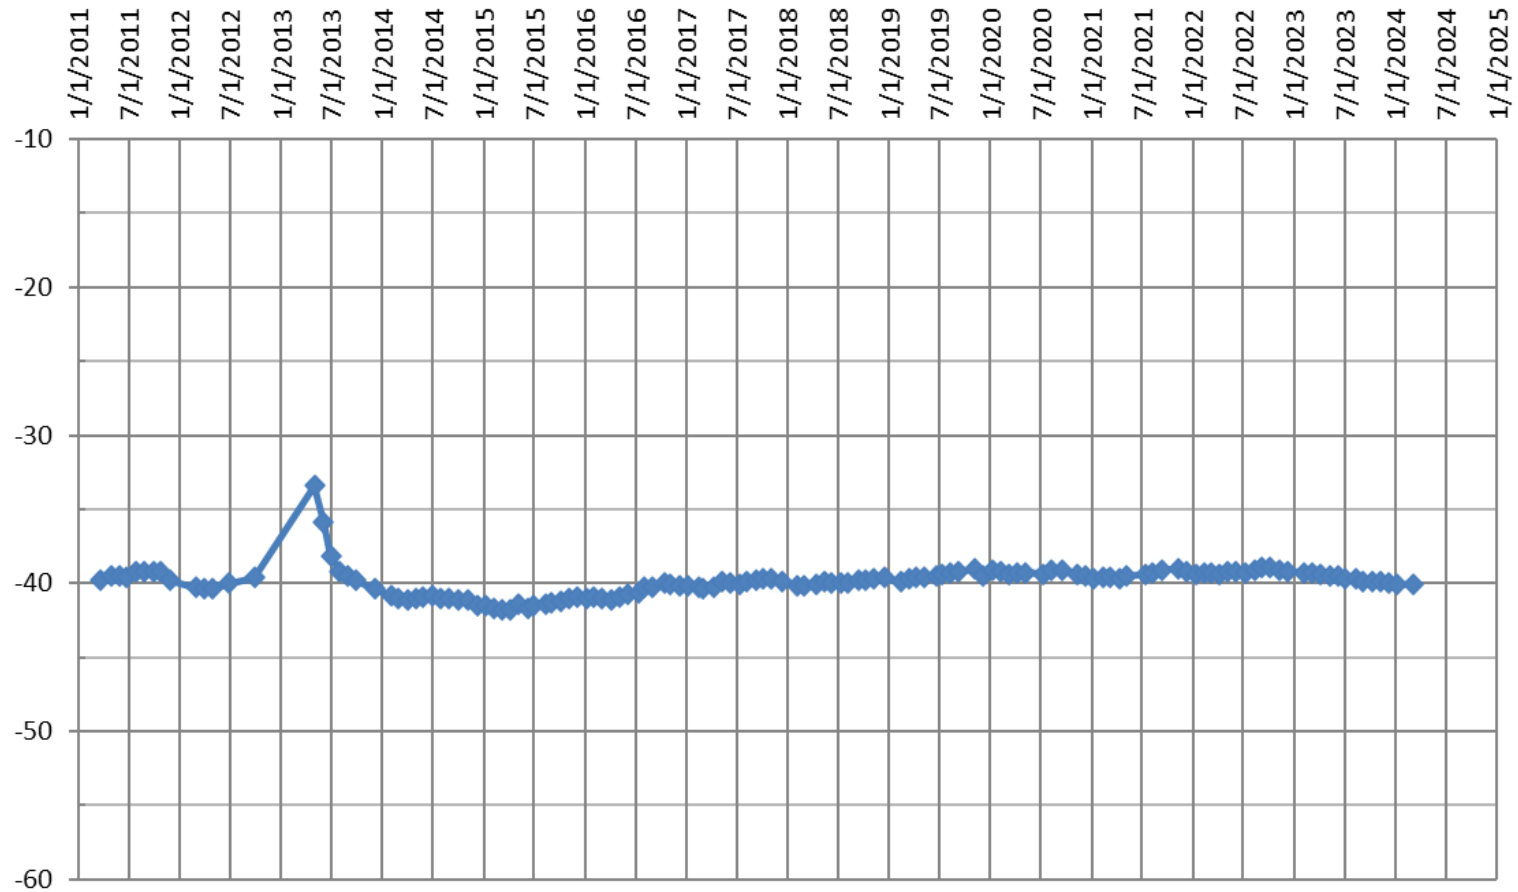

## Danklefs 1 - Depth to Water Level

Well Designation: Danklefs 1; State Well #: NA; Well Depth: 46'; Drill Date: unknown; Screen Interval: NA