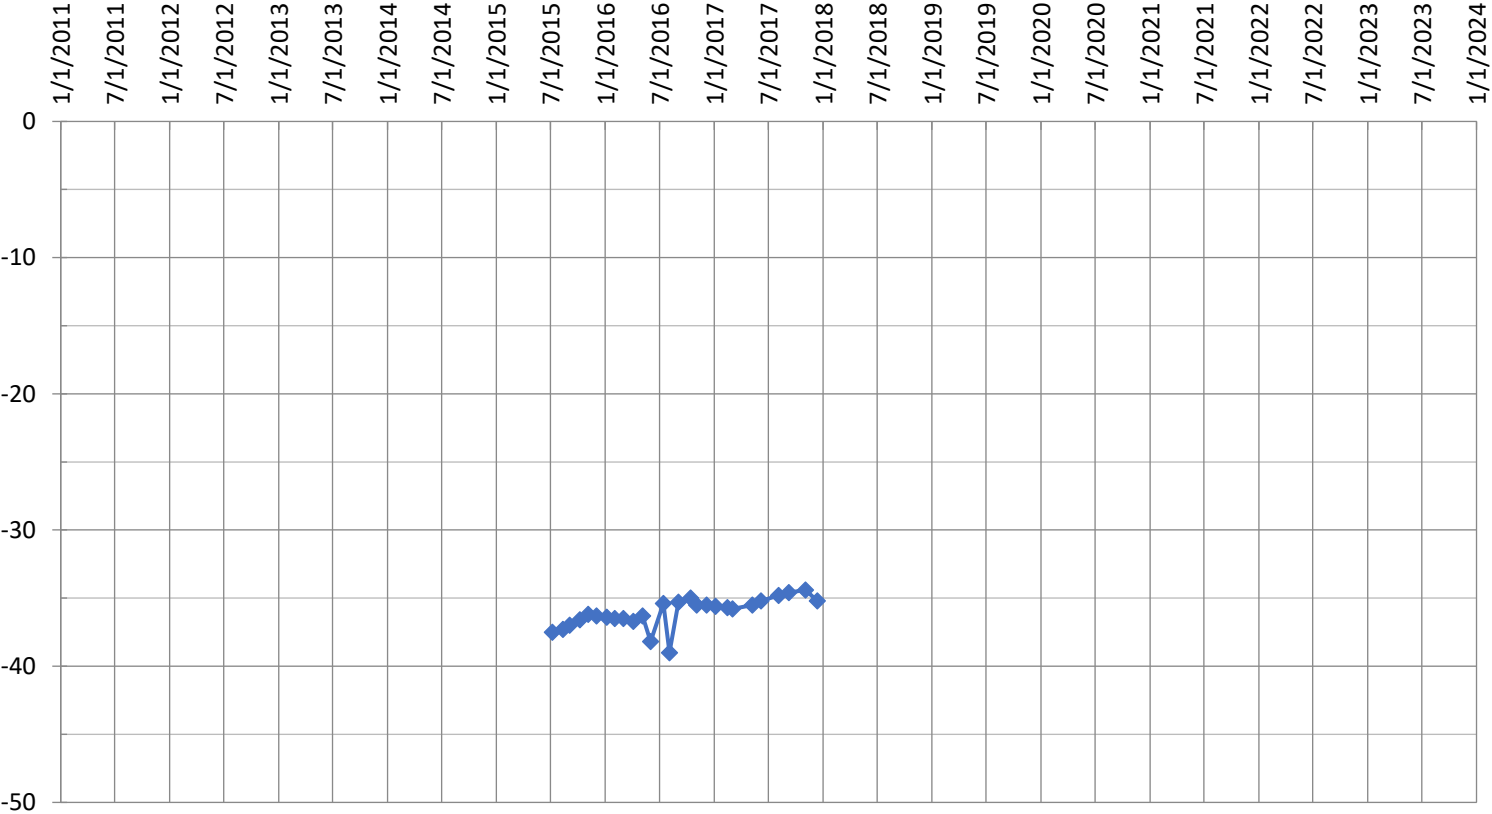

Engstrom - Depth to Water Level

Well Designation: Engstrom; State Well #: 319220; Well Depth: 80'; Drill Date: 4/5/2013; Screen Interval: 60-80'