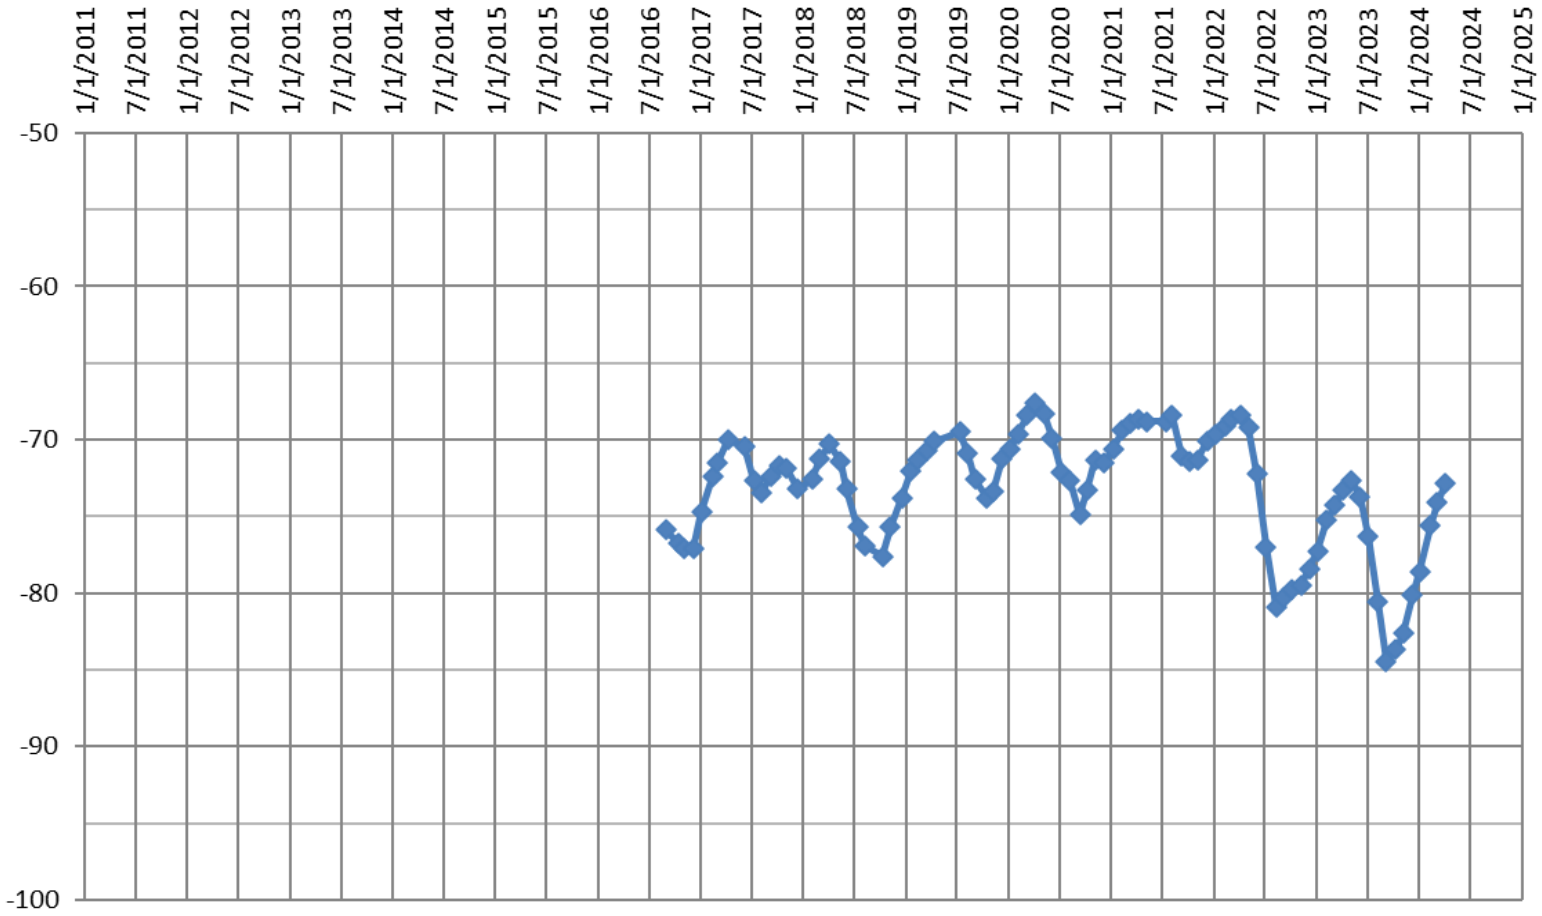

### Hagendorf - Depth to Water Level

Well Designation: Hagendorf 1; State Well #: NA; Well Depth: 224'; Drill Date: unknown; Screen Interval: NA