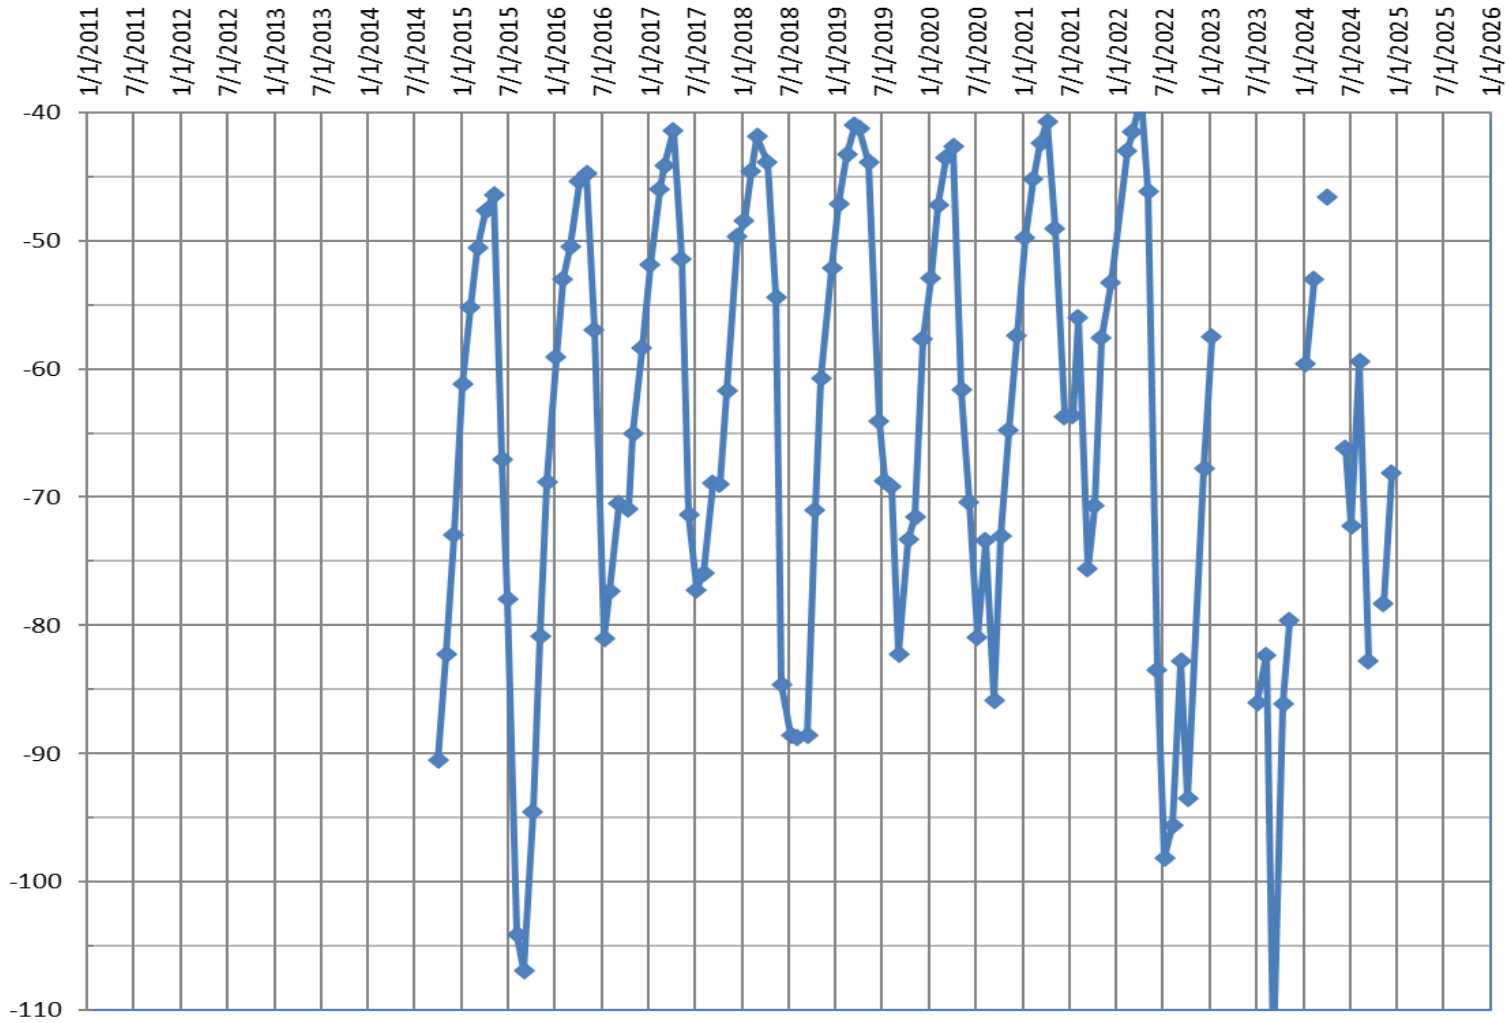

Herman - Depth to Water Level

Well Designation: Herman; State Well #: NA; Well Depth: ~350'; Drill Date: unknown; Screen Interval: NA