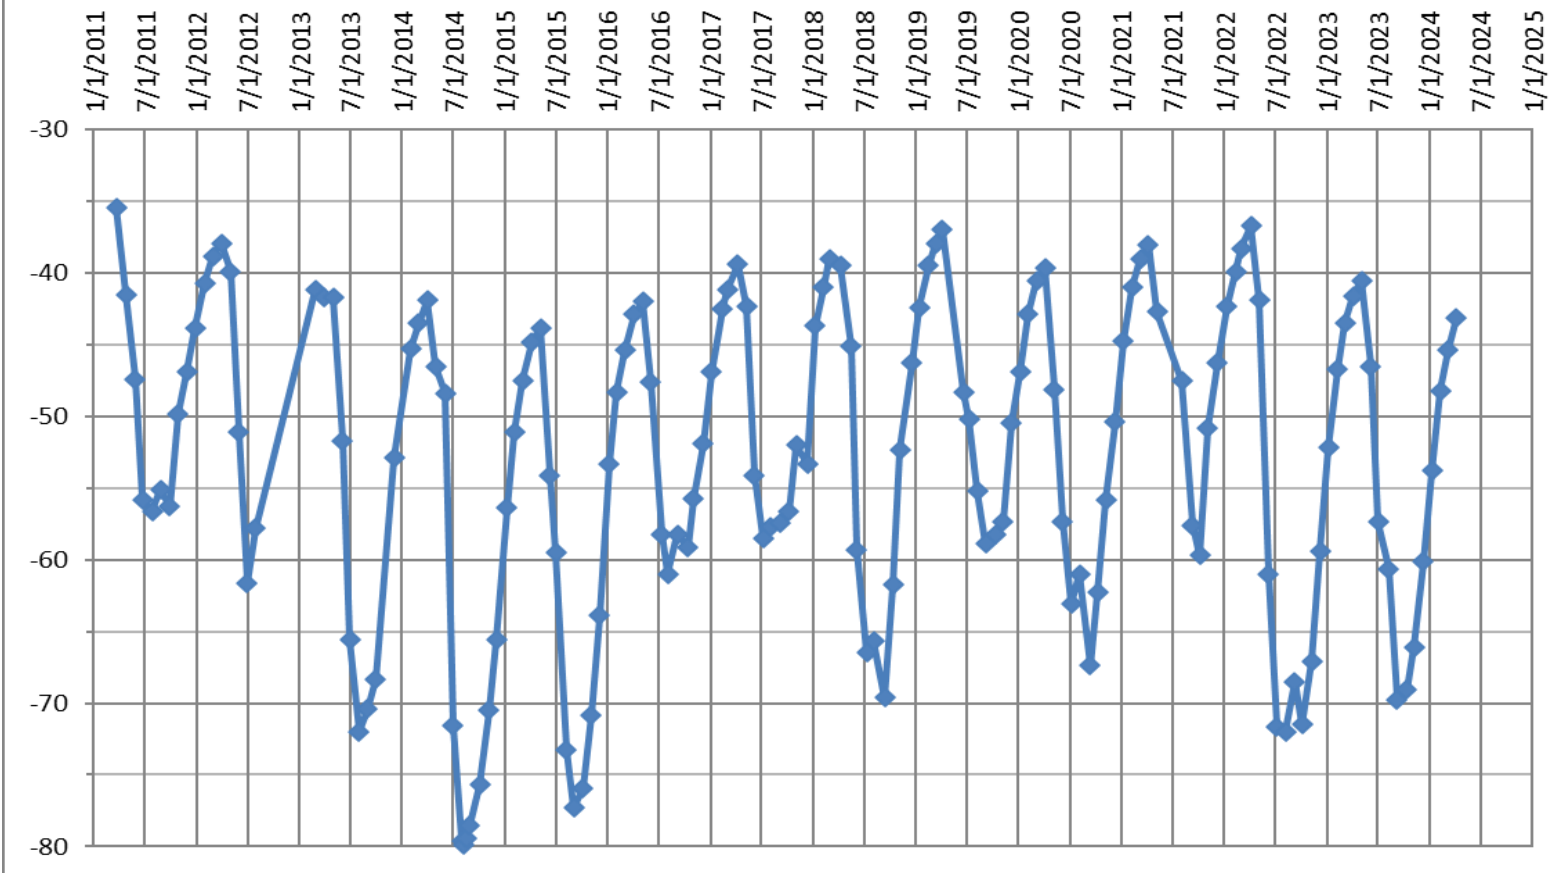

Kelley 1 - Depth to Water Level

Well Designation: Kelley 1; State Well #: 131818; Well Depth: 120'; Drill Date: 1/412008; Screen Interval: 100-120'