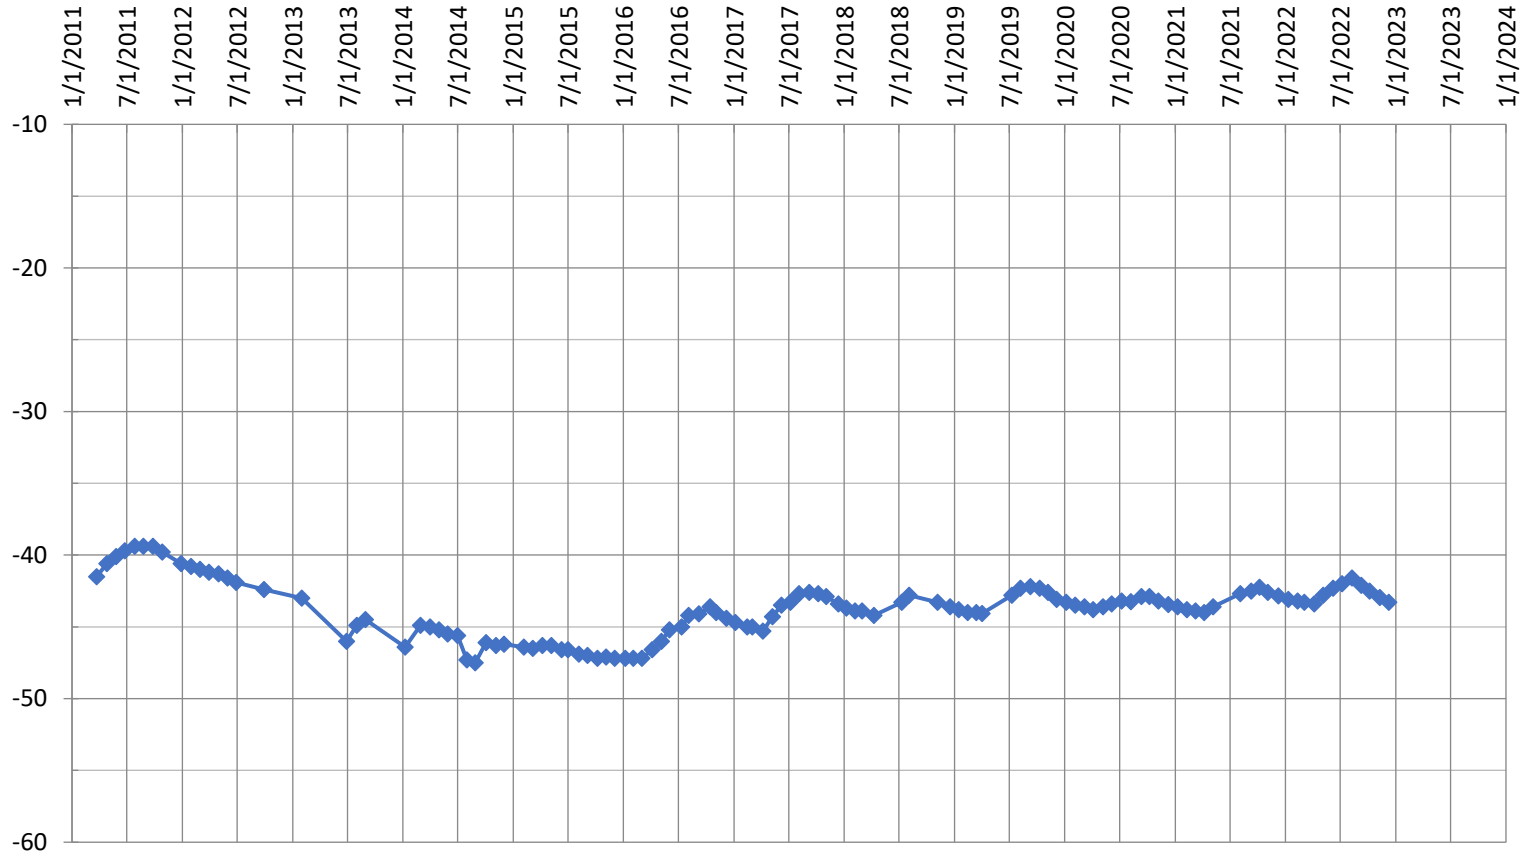

Kelley 2 - Depth to Water Level

Well Designation: Kelley 2; State Well #: NA; Well Depth: 100'; Drill Date: unknown; Screen Interval: NA