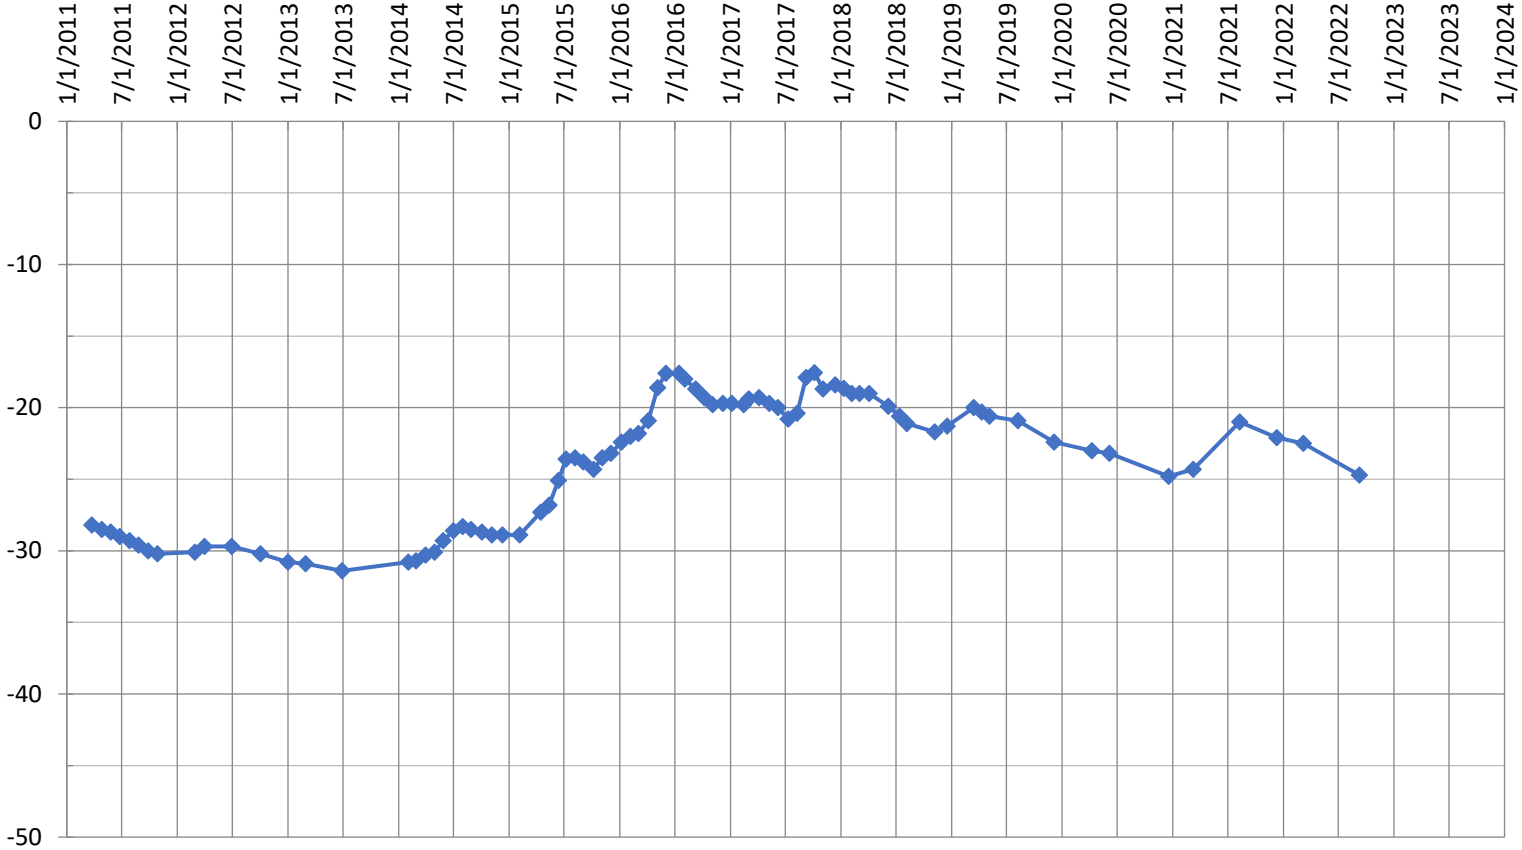

### Little - Depth to Water Level

Well Designation: Little; State Well #: NA; Well Depth: 42'; Drill Date: unknown; Screen Interval: NA