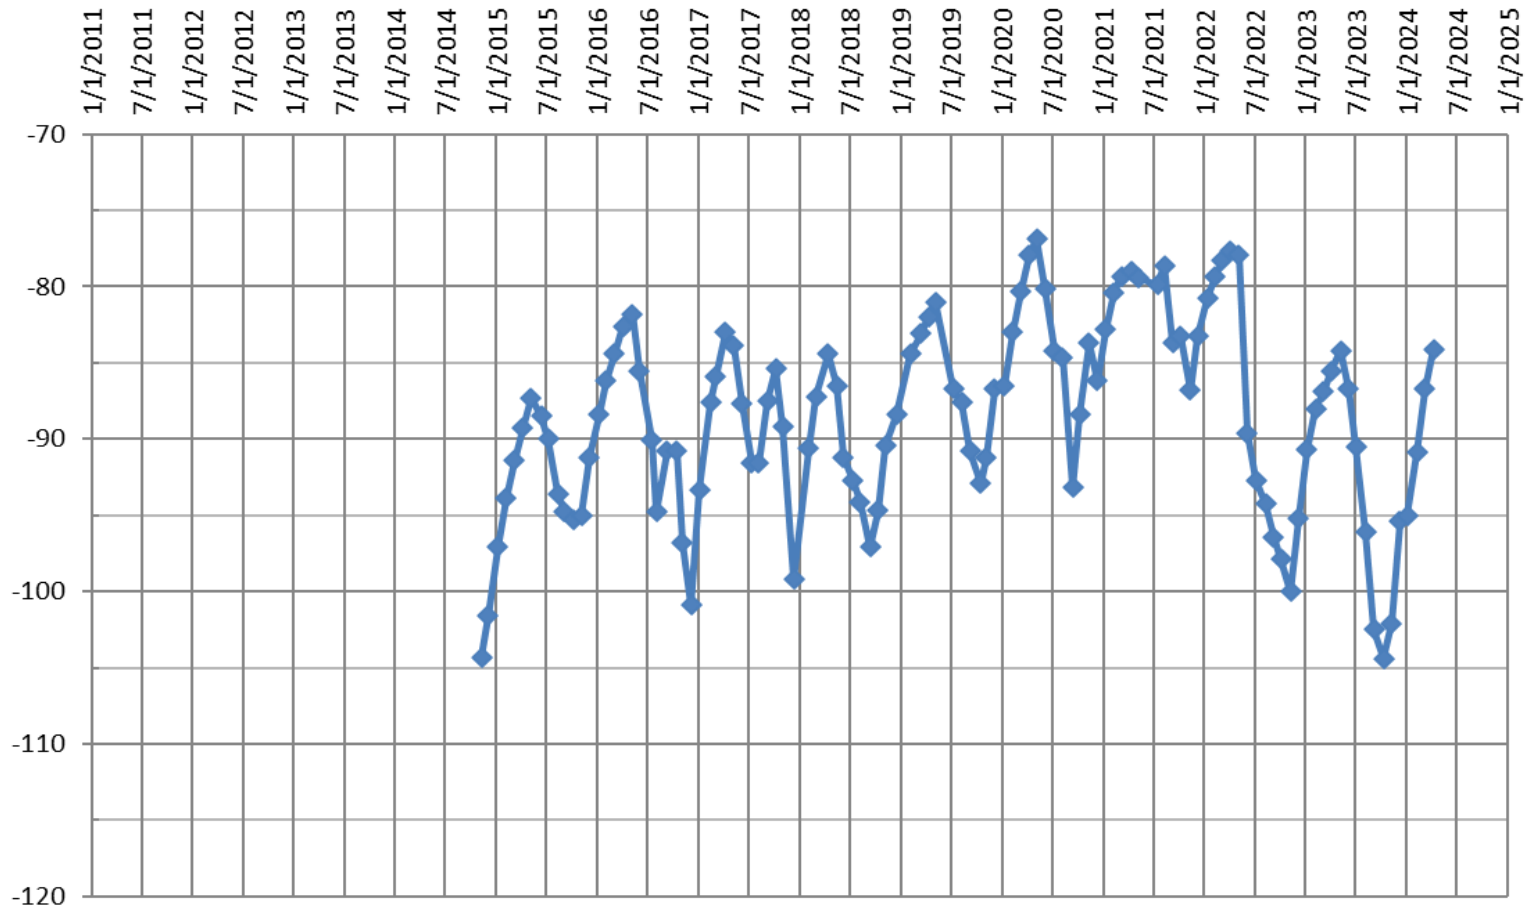

Moeller - Depth to Water Level

Well Designation: Moeller; State Well #: 6628503; Well Depth: 631'; Drill Date: 11/18/1952; Screen Interval: 240-631'