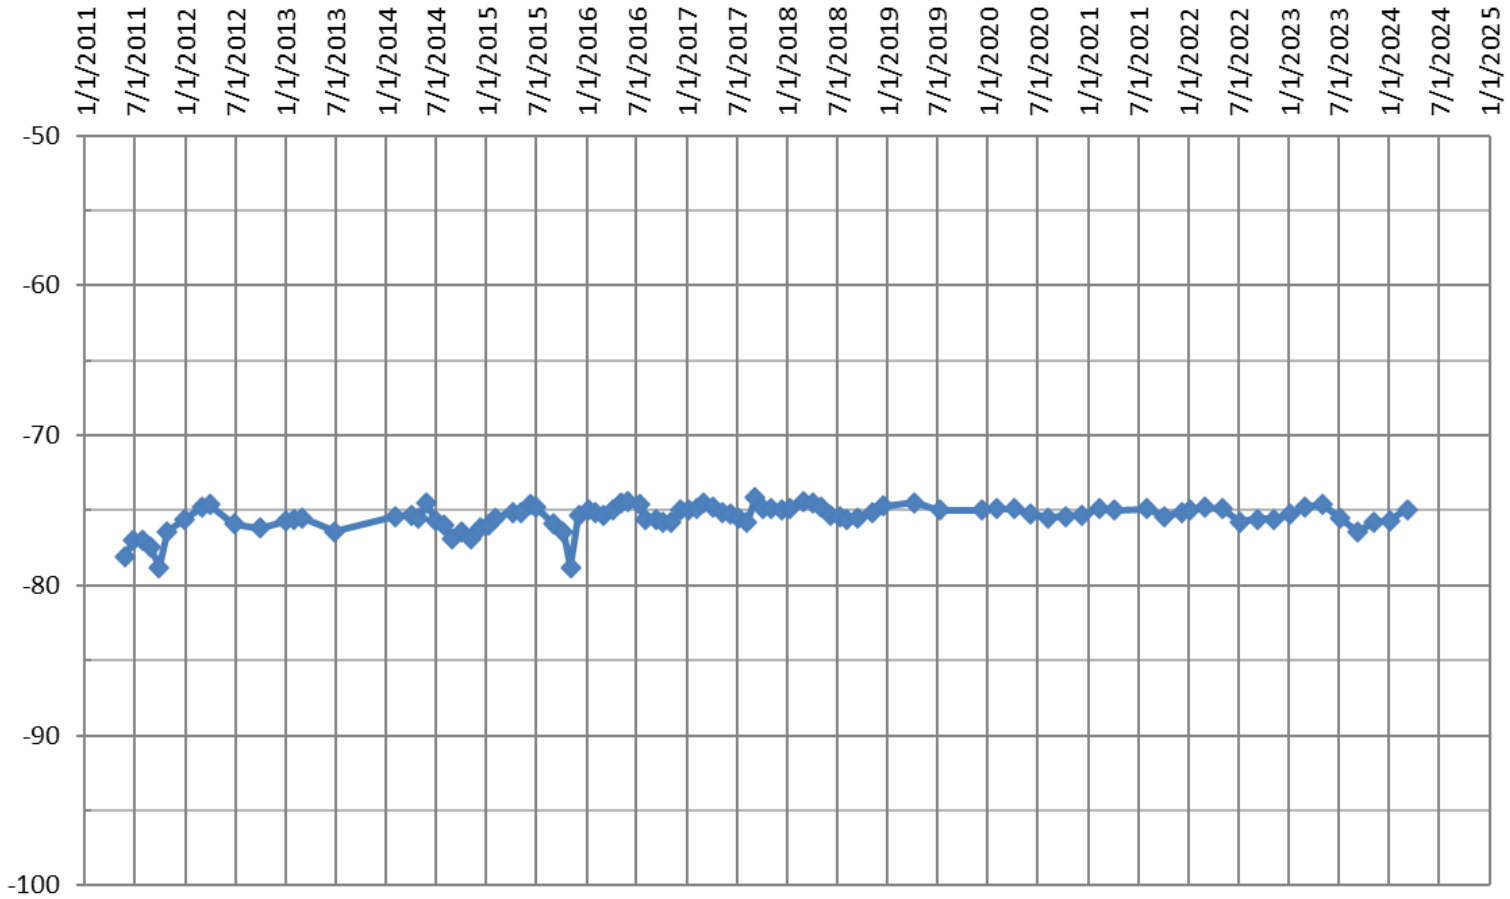

Pickens - Depth to Water Level

Well Designation: Pickens; State Well #: NA; Well Depth 150'; Drill Date: unknown; Screen Interval: NA