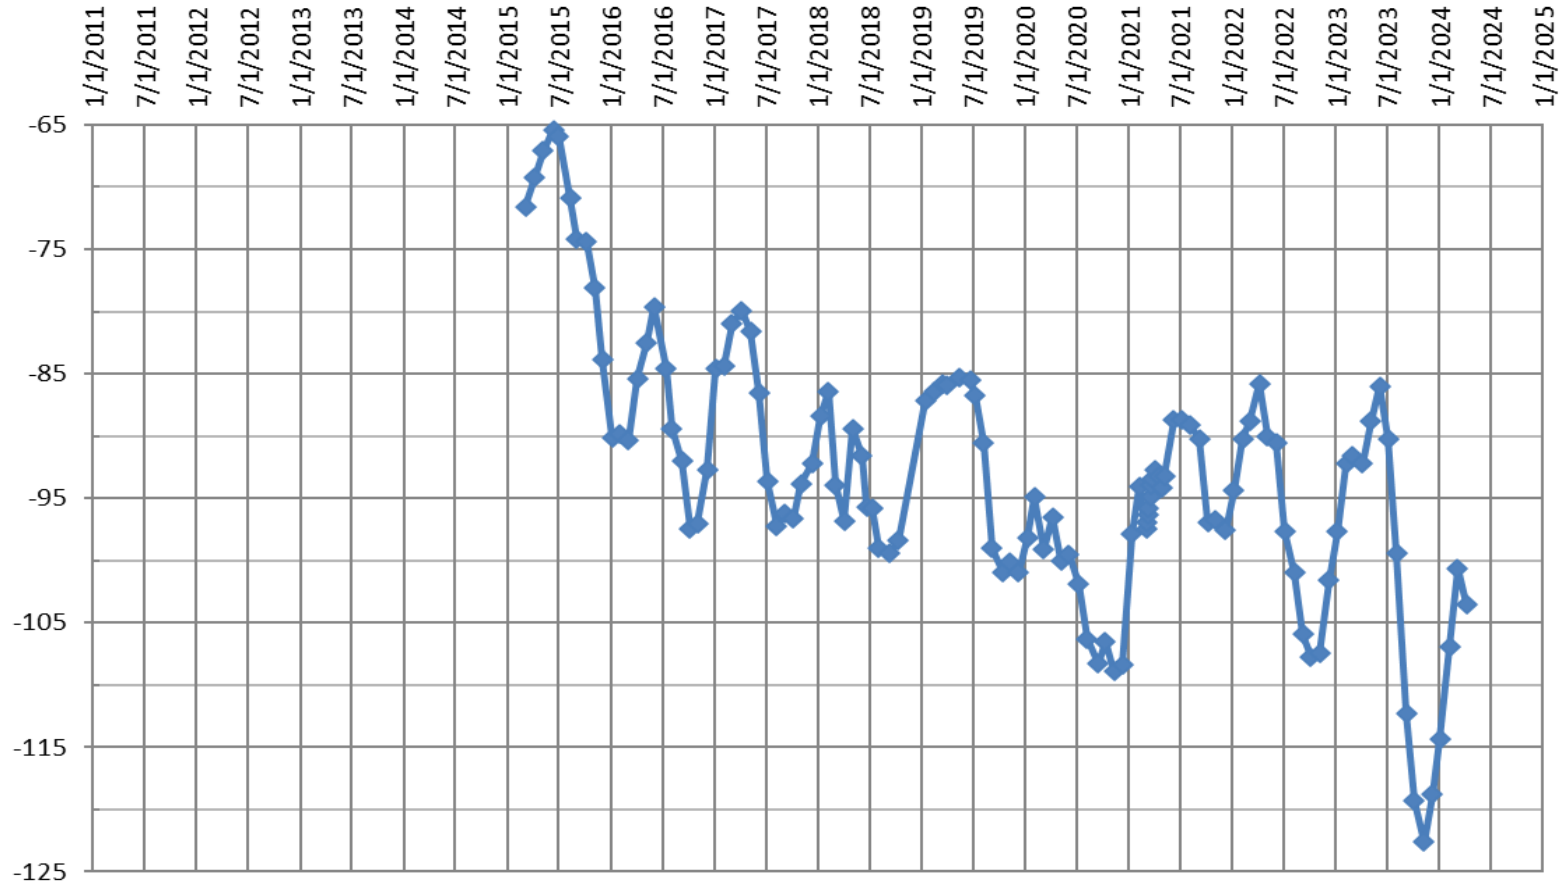

Schonenberg - Depth to Water Level

Well Designation: Schonenberg; State Well #: NA; Well Depth: 184'; Drill Date: unknown; Screen Interval: NA