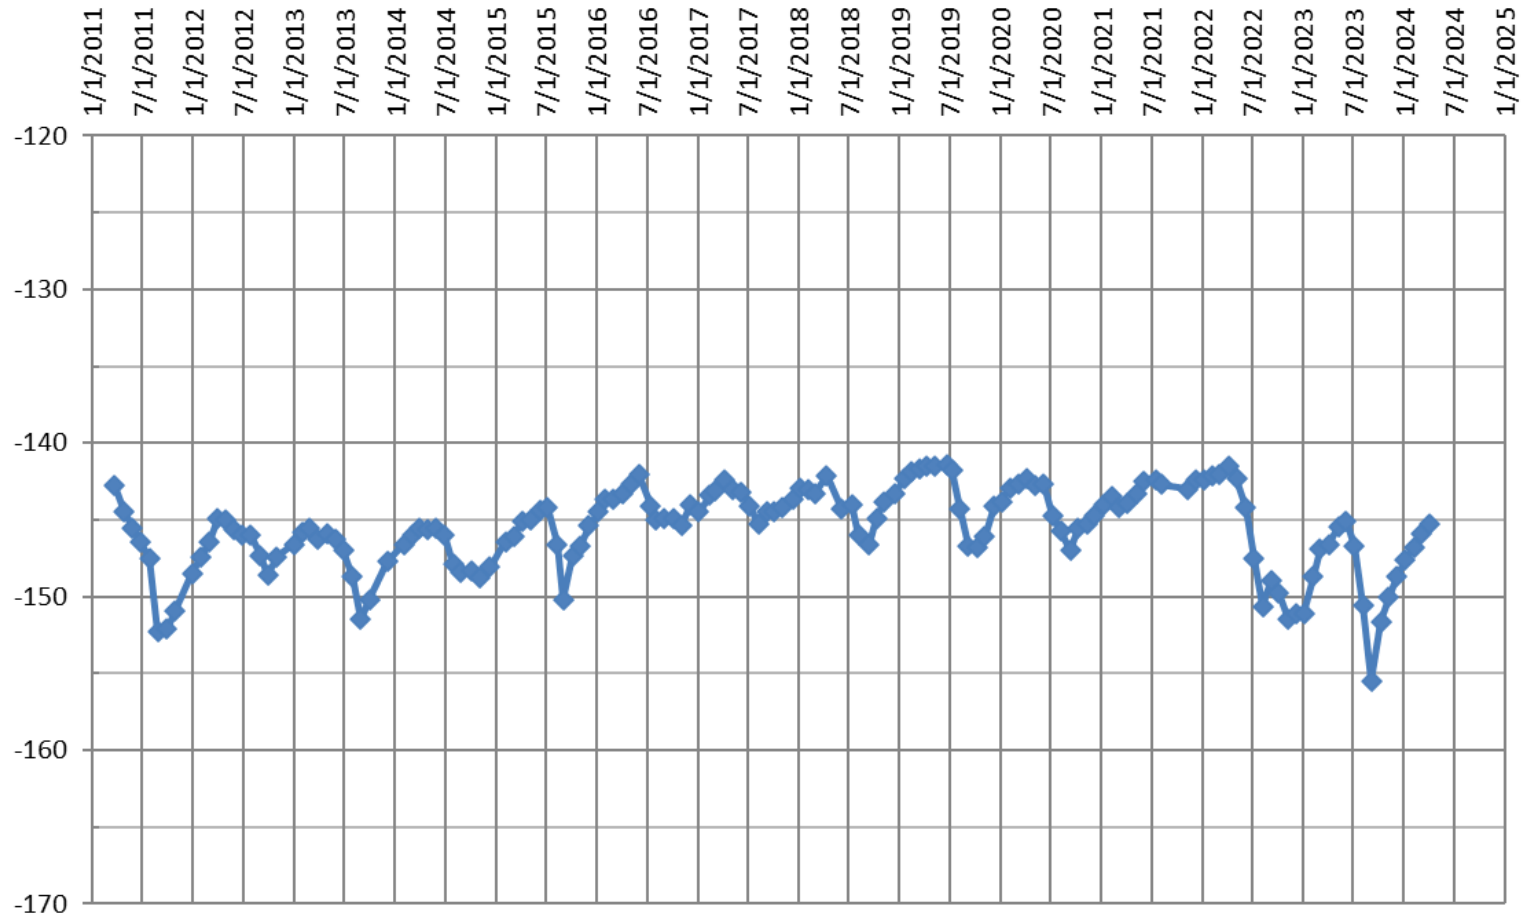

Wegenhoft - Depth to Water Level

Well Designation: Wegenhoft; State Well #: NA; Well Depth: NA; Drill Date: unknown; Screen Interval: NA